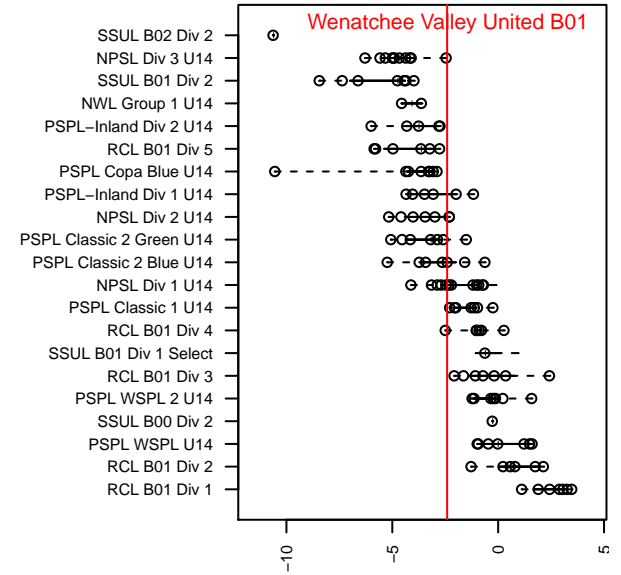

**attack and defense rating
relative to others at age
and all opponents in last 13 months**