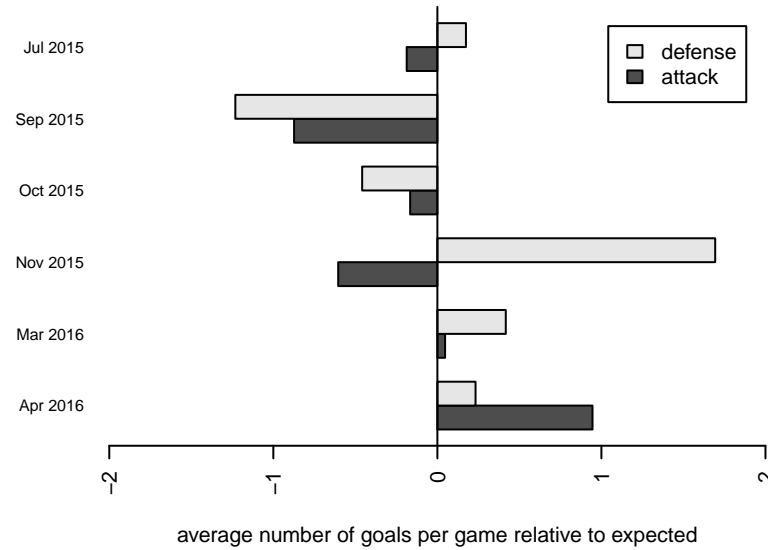

Performance relative to 13 month average