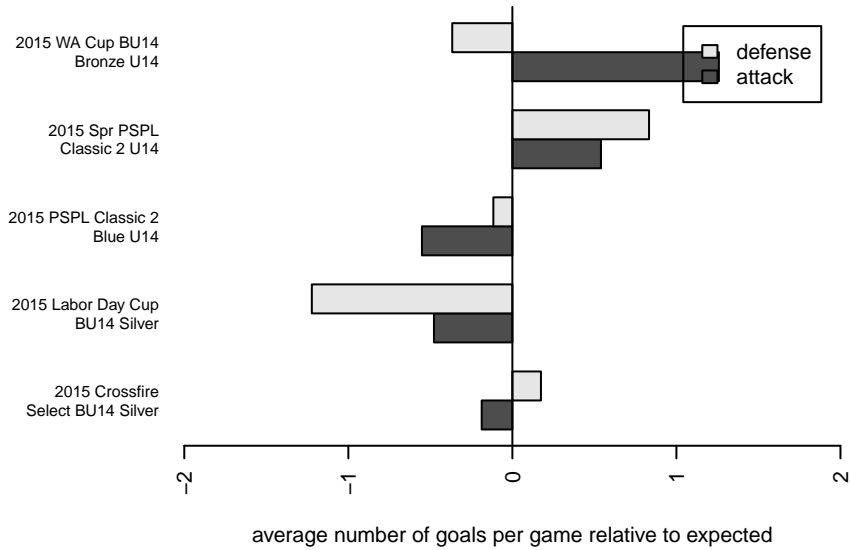

Performance relative to 13 month average