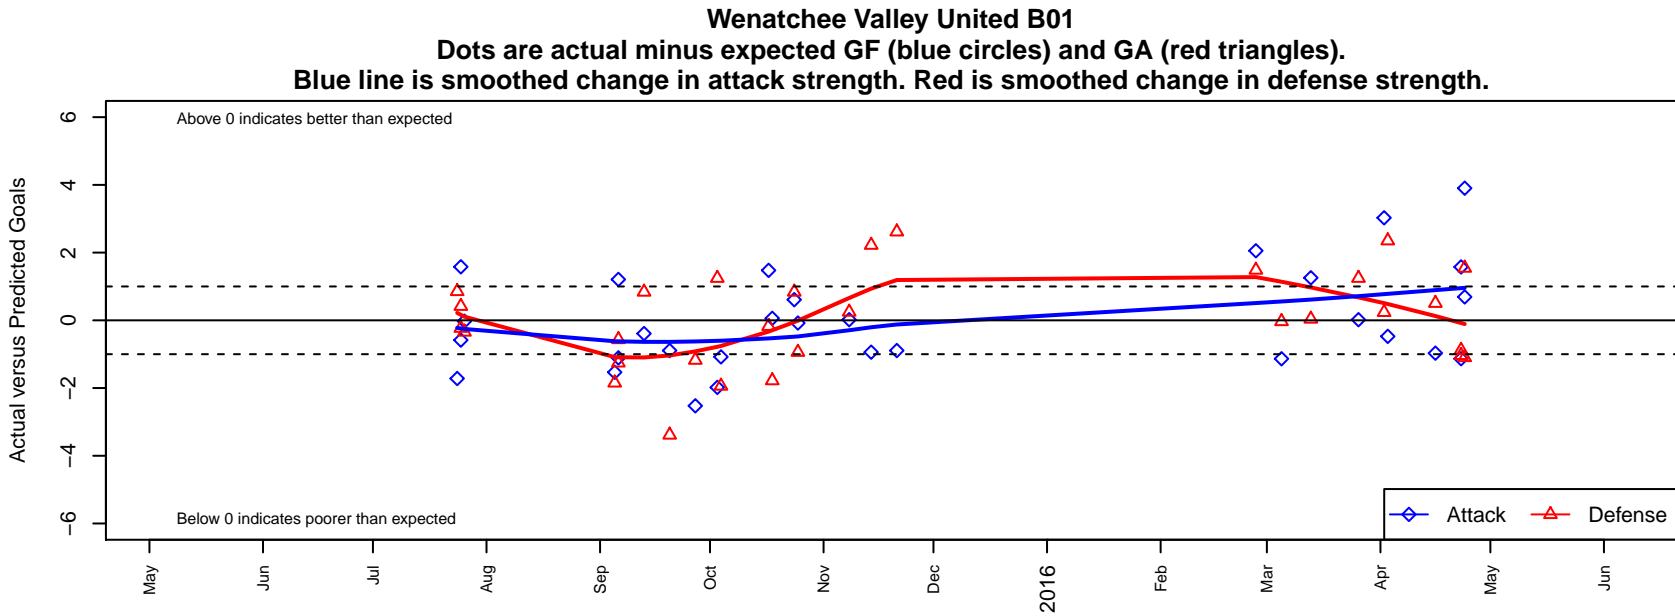

Wenatchee Valley United B01

Wenatchee FC
 Wenatchee, WA
 B01 total strength=1008
 attack=2.77 defense=1.52
 fall league = PSPL Classic 2 Blue U14
 spr league = Spr PSPL Classic 2 U14
 notes= Sounders

alt names used:
 Wenatchee United Sounders
 Wenatchee Utd Sounders
 Wenatchee Valley United SC Sounders
 Wenatchee Valley United SC Sounders
 WENATCHEE UNITED SC SOUNDERS BU14

Venues played:
 2015 Crossfire Select BU14 Silver
 2015 Labor Day Cup BU14 Silver
 2015 PSPL Classic 2 Blue U14
 2015 Spr PSPL Classic 2 U14
 2015 WA Cup BU14 Bronze U14

**attack and defense variance (black dot)
relative to other teams
and top 10 in region**